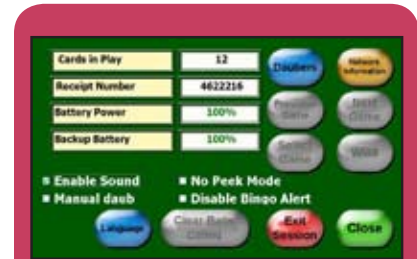

LD7™

Main Menu

Flashboard View

Best Card View

Best Four Card View

The top breed – a lucky dog

About LD7

- Fully portable and durable
- Sleek and light design – weighs less than 3 pounds
- High resolution color 7" touch screen
- Dual battery technology with hot-swap second battery for up to 12 hours of portable play on a single charge
- Two-way 802.11 wireless technology
- AC adapter for line power option
- Industry standard Microsoft® Windows® CE operating system
- Client/server configuration with security features to make your game secure and prevent duplication errors
- 20 bay charging station included as standard feature

20 bay charging station

Key Features

- Fast and easy to learn game interface
- Utilizes our proprietary non-duplicating nine million bingo card library
- Multiple card view options – show 1, 4 or 9 cards at one time
- Live, current ball camera display in all views
- Manual or auto-daubing capabilities including full auto, full auto with catch-up or semi-auto options
- 24 dabber shapes available in 16 different colors