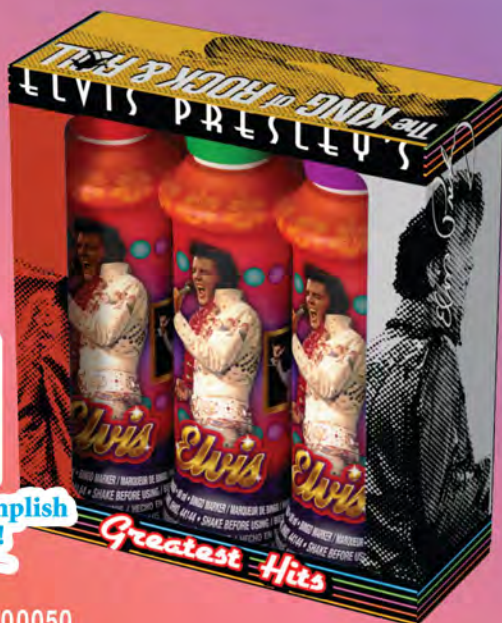

# Elvis Bingo Ink Marker

*Elvis Presley*

## Features

- The GROOVE GRIP™ bottle - ergonomic, easy to hold, comfortable
- Non smearing - fast drying Dabbin' Fever® Ink Formula
- Easy dab applicator

## Description

- Available in Red, Blue, Green & Purple Ink
- 80ml with 24 mm applicator tip
- Bulk case quantity by color
- 144 bottles per case, packed 12/12 packs

## Elvis Collectors Gift Set

- Attractive, full color box
- Each 3 pack gift set contains: 1 Red , 1 Green & 1 Purple
- Packed 24 sets per case

*Great for Gifts, Promotional Events & Give Aways!*

Helping You Accomplish Great Things!